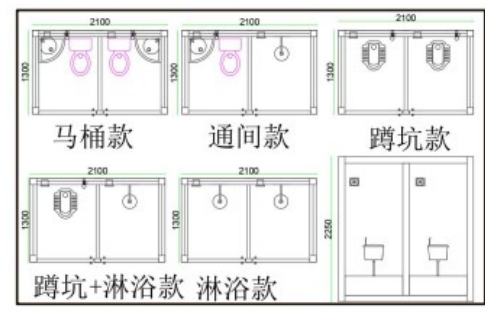

Components

- Steel frame structure
- Sandwich panel walls and roof
- Floor system
- Door and ventilation window
- Sanitary fixtures (toilet, wash basin)
- Plumbing and electrical system

Layout-A

Layout-B1

B1款1300*2100*2250

Layout-B2

Layout-C

C款 2100*2100*2250

2100 1900 2100 1900

马桶款 蹲坑款

2250 2100mm 1300m 2250mm

吊环
日光灯
排风扇
镜子
门锁
陶瓷便盆
水龙头
洗手盆
门窗百叶
角阀

Layout-D

Layout-F

Interior Integrated Bathroom