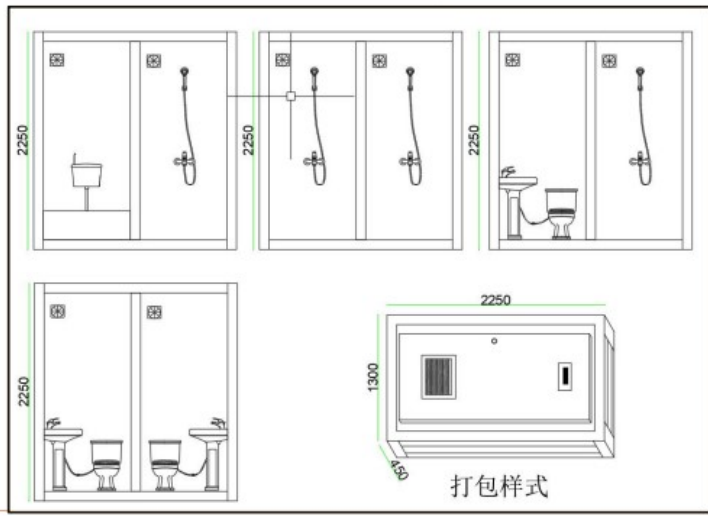

Component

- Steel frame structure
- Melamine board wall panels
- Roof panel
- Floor system
- Door and ventilation window
- Sanitary fixtures (toilet, wash basin)

Detachable Steel Structure Sandwich Panel Toilet

Components

- Steel frame structure
- Sandwich panel walls and roof
- Floor system
- Door and ventilation window
- Sanitary fixtures (toilet, wash basin)
- Plumbing and electrical system

Layout-A

Layout-B1

B1款1300*2100*2250

Layout-B2

Layout-C

C款 2100*2100*2250

2100 1900 2100 1900

马桶款 蹲坑款

2250 2100mm 1300m 2250mm

吊环
日光灯
排风扇
镜子
门锁
陶瓷便盆
水龙头
洗手盆
门窗百叶
角阀

Layout-D

Layout-F

Interior Integrated Bathroom