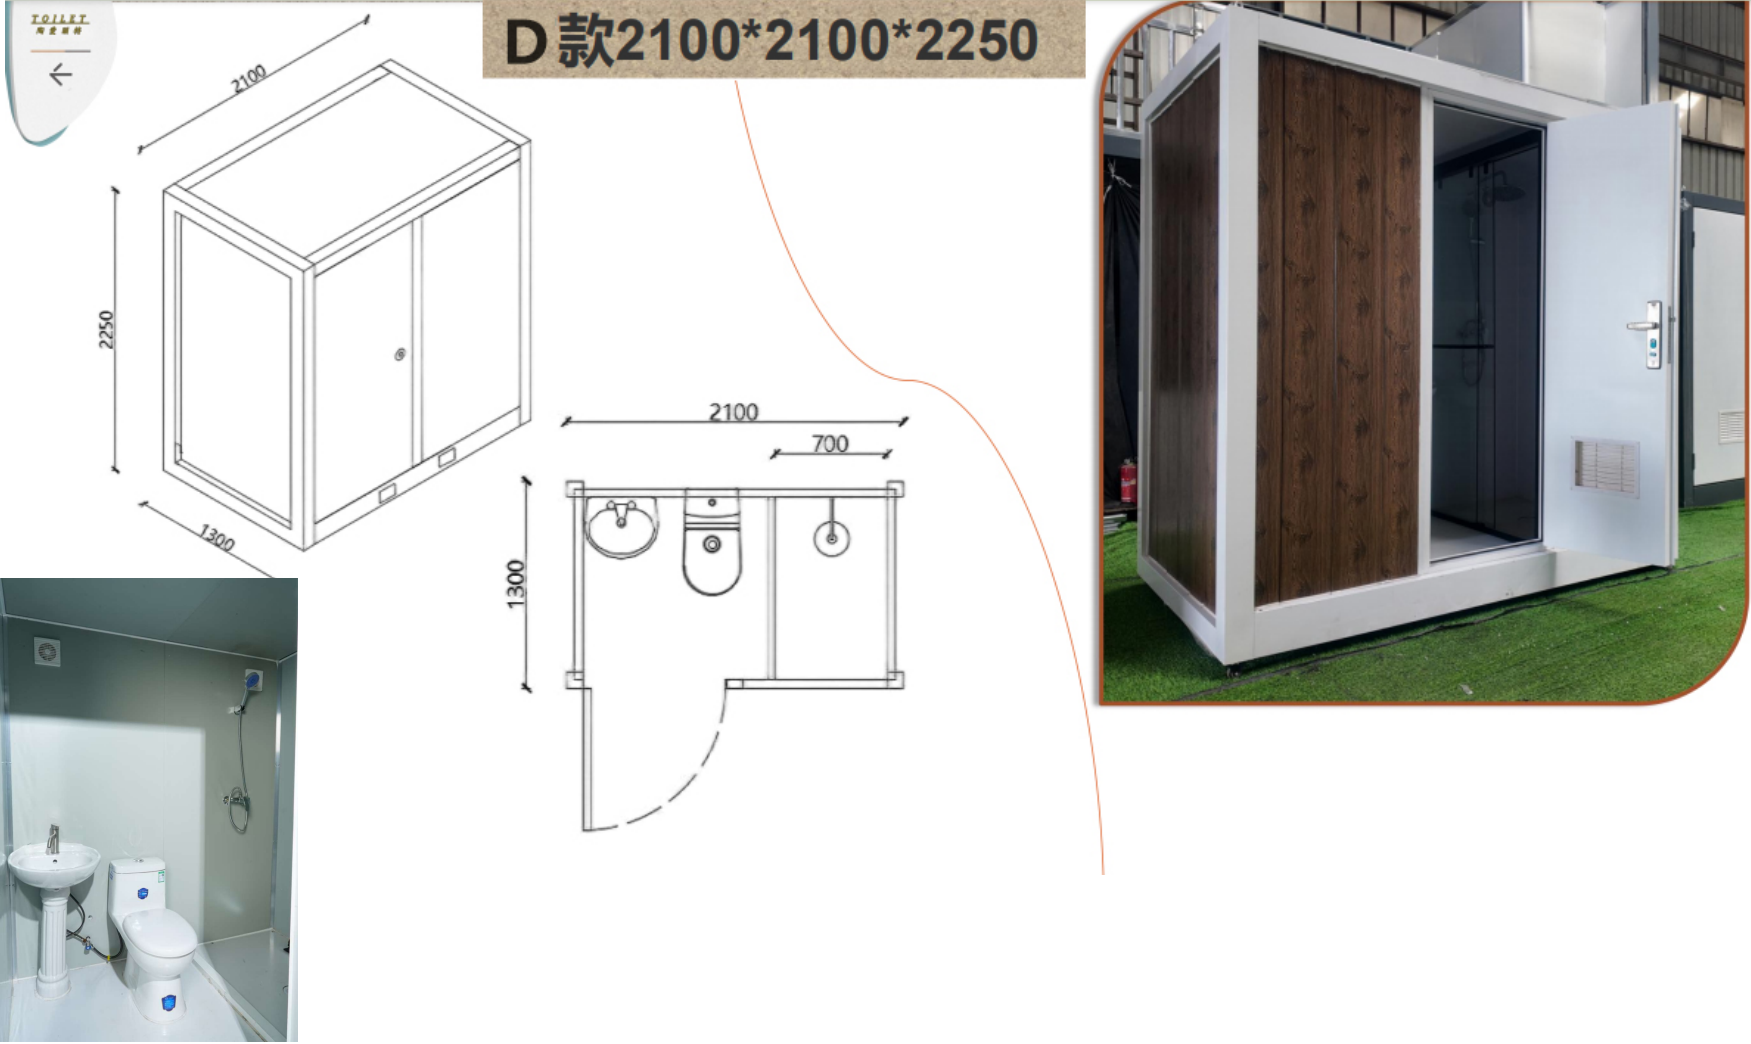

Component

- Steel frame structure
- Melamine board wall panels
- Roof panel
- Floor system
- Door and ventilation window
- Sanitary fixtures (toilet, wash basin)

Detachable Steel Structure Sandwich Panel Toilet

Components

- Steel frame structure
- Sandwich panel walls and roof
- Floor system
- Door and ventilation window
- Sanitary fixtures (toilet, wash basin)
- Plumbing and electrical system

Layout-A

Layout-B1

B1款1300*2100*2250

Layout-B2

Layout-C

C款 2100*2100*2250

2100 1900 2100 1900

马桶款 蹲坑款

2250 2100mm 1300m 2250mm

吊环
日光灯
排风扇
镜子
门锁
陶瓷便盆
水龙头
洗手盆
门窗百叶
角阀

Layout-D

Layout-F

Interior Integrated Bathroom